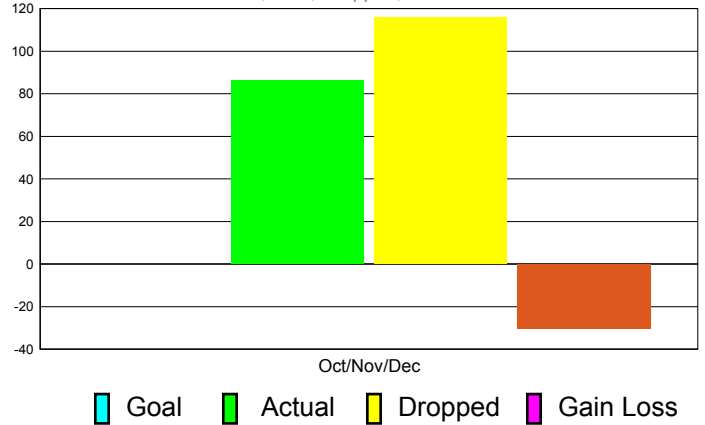

Membership Results 2011-2012

Goal, New, Dropped, Gain/Loss